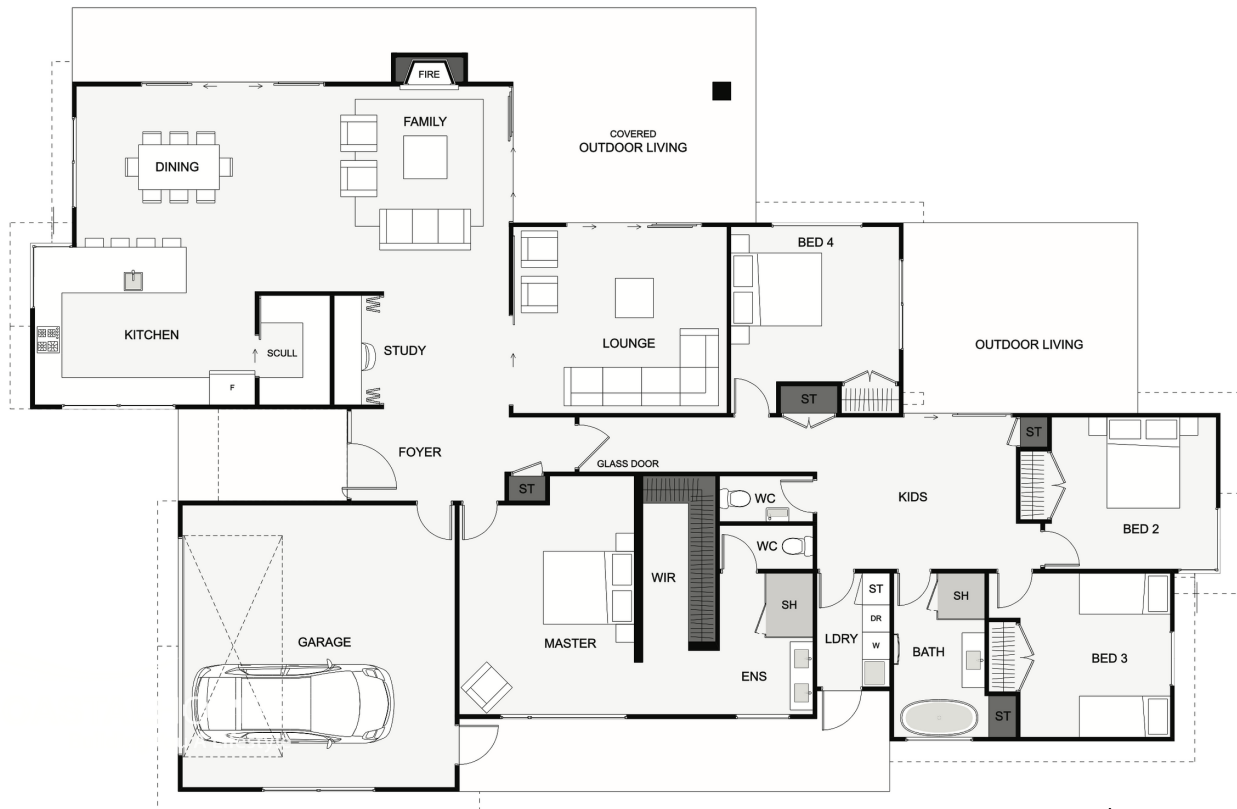

## COASTAL HOMES

The Heads is a gem of a home, designed for the family that loves to entertain hosting events and gatherings with friends and family.

A great feature is the separate kids retreat sits central to the surrounding bedrooms.

Explore the many facets of this design and it will enthrall you as the number of stylish features just keep on adding up.

There is plenty of room to spread out and move around in your own space. This is a home for a lifetime.