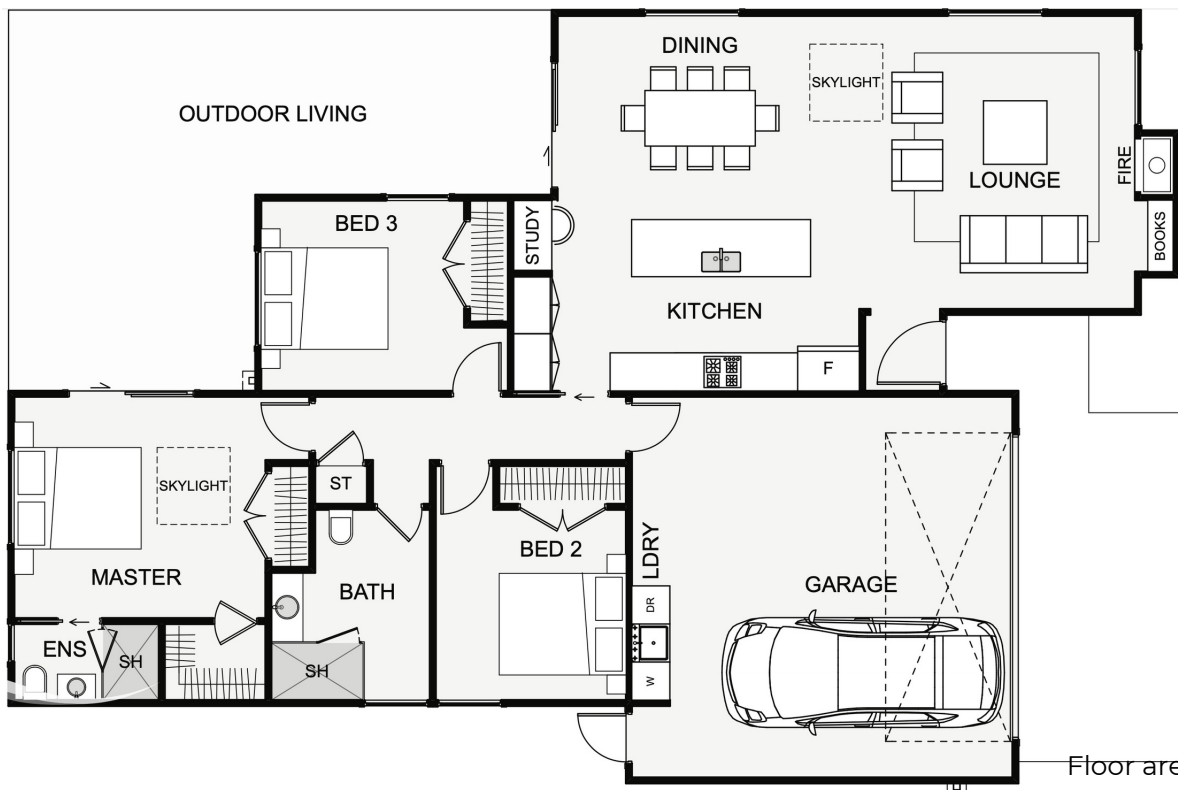

## COASTAL HOMES

The Ridge is designed as a compact home with a small footprint and narrow in width.

The home includes everything one needs in a modern home and can be suited to a large number of sections.

The change in exterior shapes allows for two cladding types to be used and look great while doing so.

The hallway of this home can also be extended to add another room or brought in to make it a two-bedroom home.

Your money is well spent on a cost-effective, yet architectural home with this new home design.

Floor area: 154m<sup>2</sup>  
17.8m x 12.2m

Contact Lance Vale:  
E: [sales@coastalhomesnz.com](mailto:sales@coastalhomesnz.com)  
P: 021 222 4833  
W: [www.coastalhomesnz.com](http://www.coastalhomesnz.com)