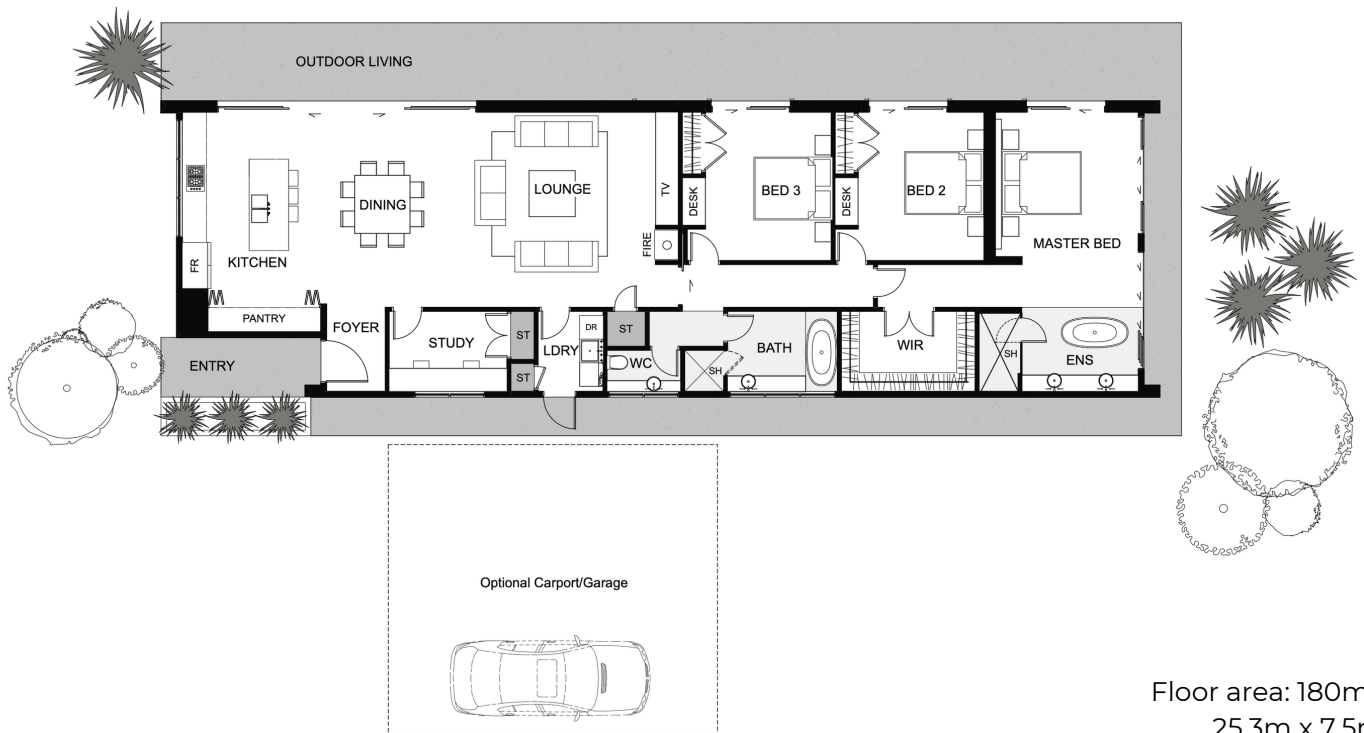

The Spinifex Plan

New Zealand
Certified
Builders
Association

COASTAL HOMES

The Spinifex is a spacious three-bedroom home with a smart layout.

An elegantly designed master bedroom tucked away at the far end of the house offers a peaceful oasis that features a large walk-in wardrobe and a luxurious open ensuite.

The living spaciously combines an open plan kitchen, lounge and dining that seamlessly opens through to

the outdoor living, extending the living and entertaining area beautifully.

This stylish home has ample storage throughout to make everyday living a breeze.

The living space is cleverly separated from the sleeping areas making this home particularly ideal for families with younger children. The Spinifex is a home that delivers practical, flexible living for all.