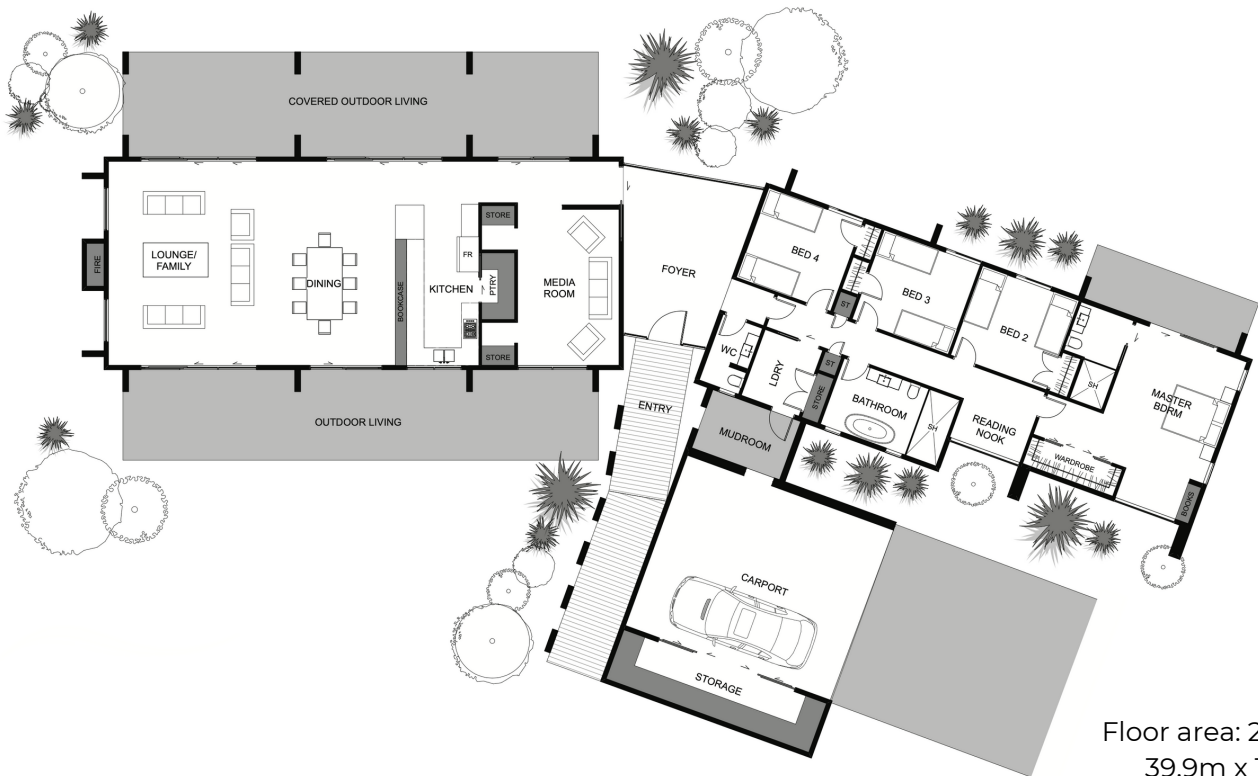

The Schooner Plan

New Zealand
Certified
Builders
Association

COASTAL HOMES

The Schooner is a great entertainer's home with well-positioned living spaces and bedrooms that deliver comfort and style.

The living and bedrooms are split between an outstanding foyer into two private wings.

The main living space enchants the eye and delivers

your family and friends the lifestyle you have always dreamed of living.

With plenty of light from the large windows and doors that lead to outdoor entertainment on both the north and south sides of the living area. This home delivers many ways of practical, affordable and exciting family living.