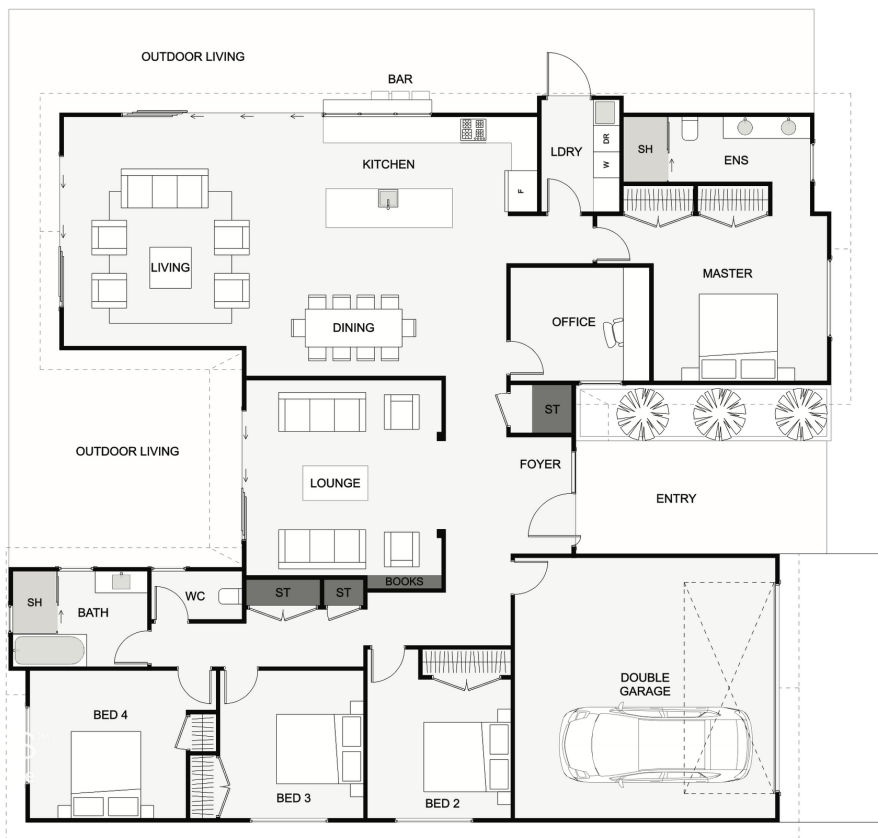

to the entry.

Sit back and relax in the airy master suite which offers his and hers robes and a striking ensuite.

This home is functional, practical and all with a tasteful touch.

Floor area: 244m<sup>2</sup>  
18.9m x 16.7m