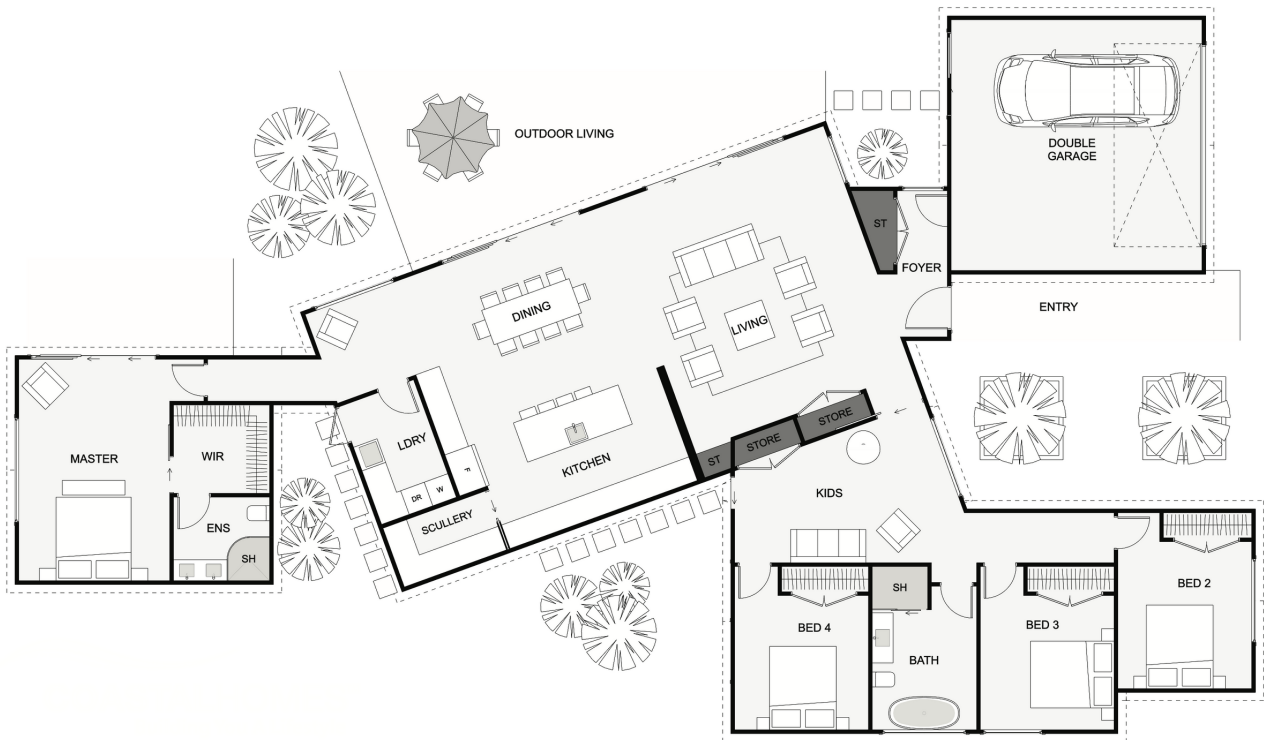

The Pinnacles Plan

New Zealand
Certified
Builders
Association

COASTAL HOMES

The Pinnacles is the ultimate stylish and functional family home.

This home features generous proportions and a thoughtful layout designed to create the best of both worlds, whether entertaining or needing your own calm oasis.

With a separate kids retreat, this home offers plenty of space for everyday family living.

Parents can enjoy their own space in the privately located master bedroom with a designated outdoor area, walk-in robe and ensuite bathroom.