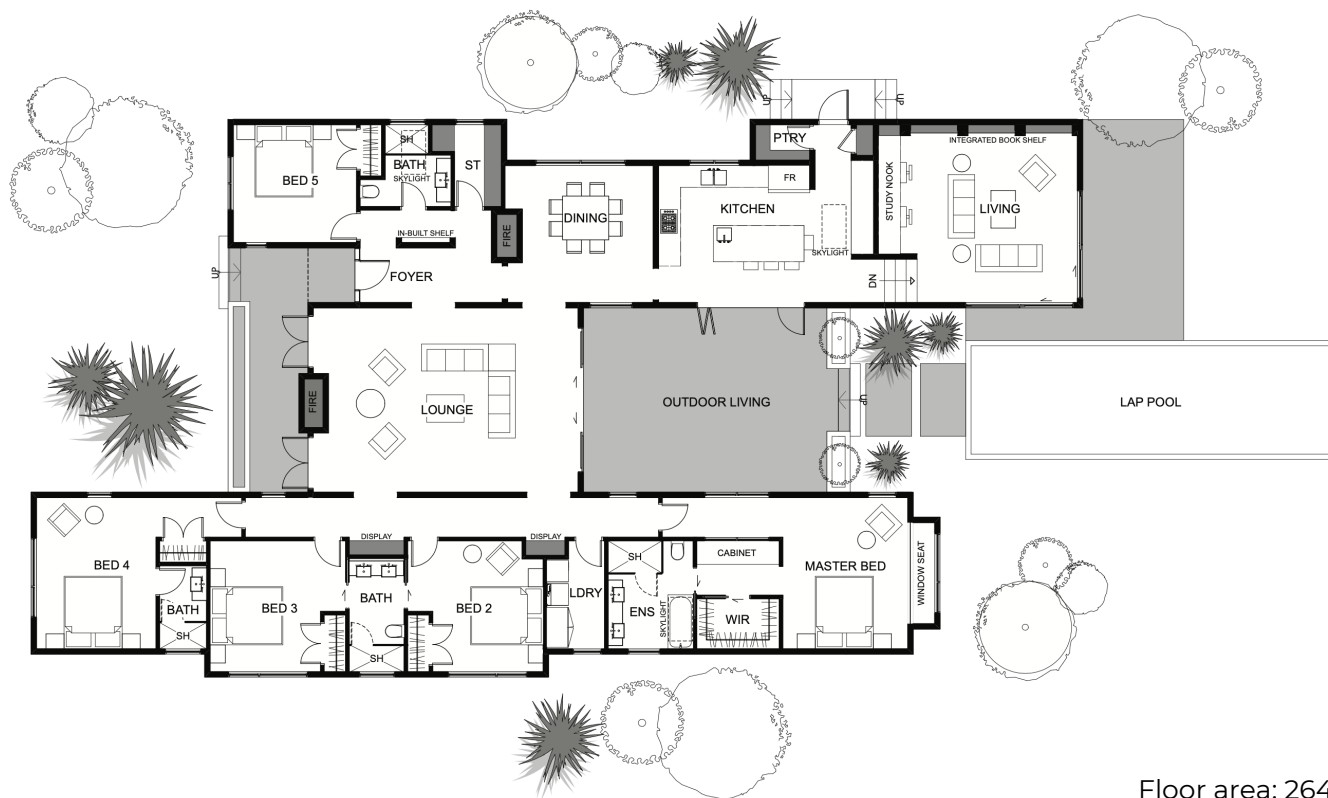

The Cove Plan

New Zealand
Certified
Builders
Association

COASTAL HOMES

3 4 2 0

The Cove is a truly lovely single-story home that provides space and amenities for any lifestyle while also giving maximum living flexibility.

The kitchen, lounge and master bedroom all overlook a beautiful central outdoor living hub.

The master bedroom has an impressive ensuite with a walk-in wardrobe, and the addition of a formal living area adds a touch of class to this home.

This home is designed to support a modern, relaxed family lifestyle. Perfect home for a growing family.

Floor area: 264m²
28.9m x 15.3m

Contact Lance Vale:
E: sales@coastalhomesnz.com
P: 021 222 4833
W: www.coastalhomesnz.com