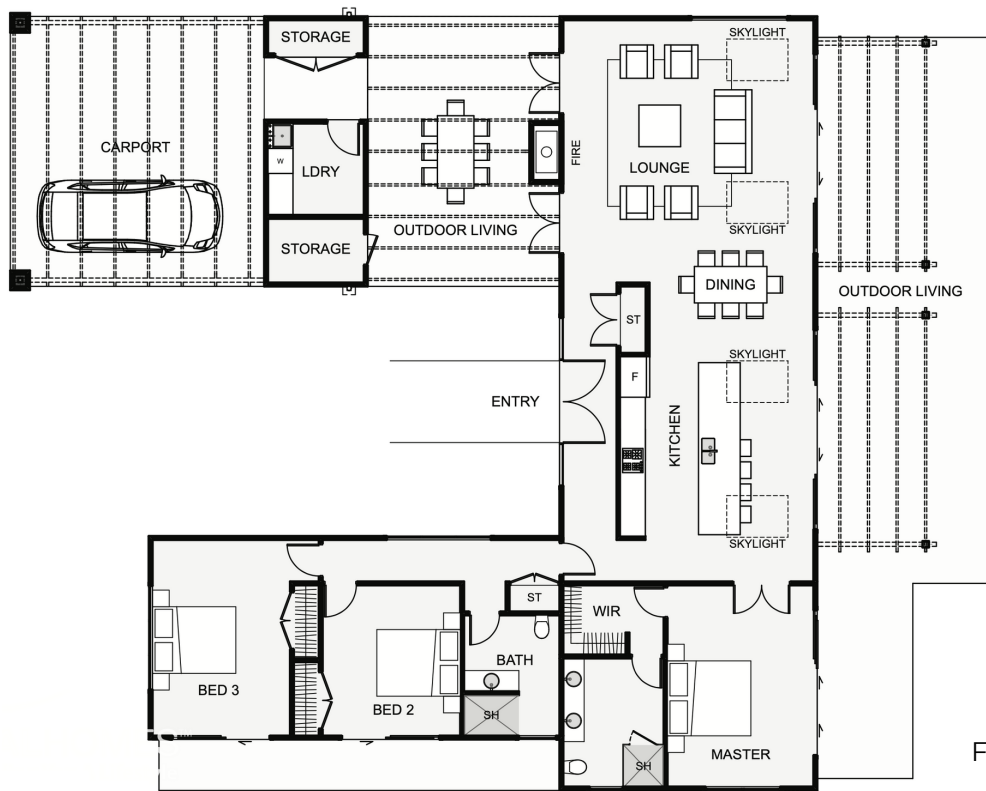

The Reef Plan

New Zealand
Certified
Builders
Association

COASTAL HOMES

The Reef is a modular home with a strong entry.

All bedrooms and bathrooms are designed to pick up the morning sun while the outdoors and living areas are positioned to pick up the sun throughout the day.

The outdoor living between the garage and house is

sheltered, has an outdoor fireplace and works great for evening entertaining.

Both the carport and the nearby outdoor living areas can be closed in as rooms.

With so much flexibility, this home is a great choice.

Floor area: 174m²
19.3m x 18.6m

Contact Lance Vale:
E: sales@coastalhomesnz.com
P: 021 222 4833
W: www.coastalhomesnz.com

COASTAL HOMES